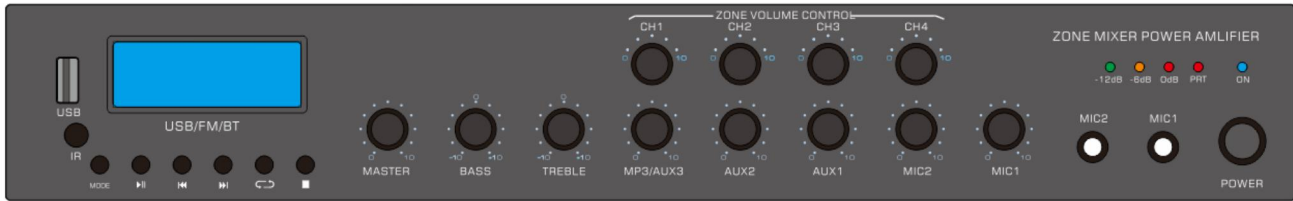

Four Zone PA Mixer Amplifier Independent Volume Control SP-MR460(60W), SP-MR4150(150W)/SP-MR4200(200W)

Feature:

- 4 Zones mixer amplifier with audio source inputs for paging & background music system.
- 4 Zones speaker outputs independent volume control, elegant appearance and high reliable performance.
- Desktop design 1.5U height for commercial and industrial public address.
- This 4 Zone Mixer Amplifier integrate pre amplifier and power amplifier.
- Ideal for classroom, retail store, small restaurant, or office background music and paging system .
- Rated power from 60W, 150W, 200W.
- Built-in Bluetooth, USB & Mp3/FM with IR remote control.
- 70V-100V and low impedance 4Ω-16Ω speaker outputs for versatile connections.
- 2 Mic inputs on front panel (6.3mm jack), 3 AUX inputs by RCA on rear panel.
- One RCA line output for external mixer or amplifier.
- 12 knobs with individual volume control for Zone 1-4, Mic1-2, AUX1-2, AUX3/Mp3, master, bass and treble.
- LED indicators for power, protect and signal.
- With natural cooling fan to control internal temperature.
- Adopt new circuit design, all double-sided PCB, and SMT manufacturing technique, greatly improve stability.
- Overall protection of short-circuit, overload and high temperature to avoid any damage.
- Warranty of 3 years with CE certificate.