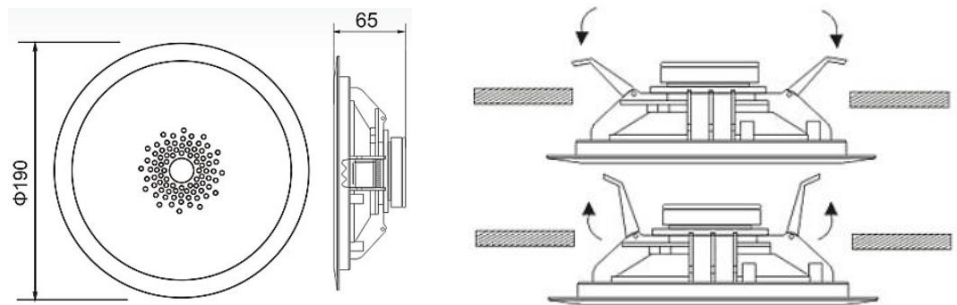

#### Specification:

<b>Model</b>	<b>SP-C6WF</b>
<b>Description</b>	6" Waterproof Ceiling Speaker
<b>Rated Power Output</b>	3W-6W at 100V
<b>Line Input</b>	100V or 70V
<b>Frequency Response</b>	100-17KHz
<b>SPL(@1W/1m)</b>	91dB
<b>Speaker Unit</b>	6" full range waterproof PP driver unit
<b>Material/Color</b>	ABS enclosure and ABS grille in White
<b>Mounting Method</b>	Flush mount in-ceiling by spring clip
<b>Cutout Size</b>	Φ165mm
<b>Product Dimension</b>	Φ186×65mm
<b>Net Weight</b>	0.5KG/pc

#### Dimension and Mounting: