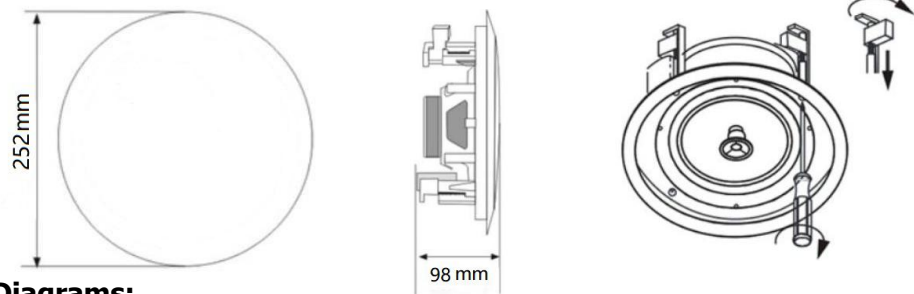

### Specification:

<b>Model</b>	<b>SP-C635F</b>
<b>Description</b>	Hi-Fi 6" Coaxial Ceiling Speaker
<b>Rated Power Output</b>	35W
<b>Impedance</b>	8Ω
<b>Frequency Response</b>	100Hz-20KHz
<b>SPL(@1W/1M)</b>	91±3dB
<b>Speaker Unit</b>	6"*1 woofer + 0.75"*1 tweeter
<b>Material</b>	Metal grille and ABS outline border
<b>Color</b>	White
<b>Mounting Method</b>	Flush mount in-ceiling by spring clip
<b>Cutout Size</b>	Φ215mm
<b>Product Dimension</b>	Φ252x98mm
<b>Net Weight</b>	1.4 kg/pc

### Dimension and Mounting: