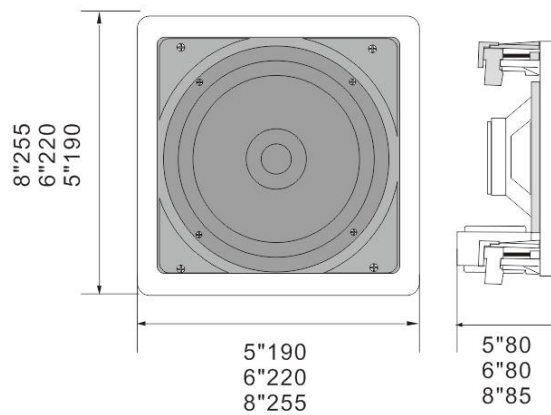

SP-CSL56/66/86 In Wall Speaker 6W

Features:

- In wall speaker with 100V transformer
- Three sizes are available: 5" ,6" ,8"
- Material: ABS + Metal Grille
- Use for in wall or in ceiling home,office, hotel and other background music system

Specifications:

Model No.	SP-CSL56	SP-CSL66	SP-CSL86
Rated Power	6W	6W	6W
Power Taps	6W/3W	6W/3W	6W/3W
Line Input	100V	100V	100V
Sensitivity	92dB	92 dB	92dB
Frequency Response	110Hz-18KHz	110Hz-18KHz	50Hz-18KHz
Speaker Unit	5" full range	6" full range	8" full range
Material	ABS + Metal Grille		
Hole for mounting	160*160mm	190*190mm	225*225mm
Product Size	190*190*80mm	220*220*80mm	255*255*85mm
Net Weight	0.90KG	1.00KG	1.20KG