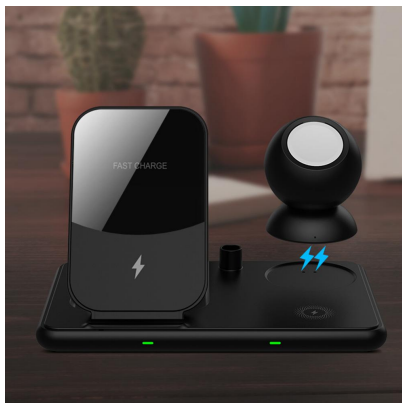

SP-WCH06 Desktop Wireless Charger

Features:

Turning "complex" into simplicity, the 4-in-1 wireless charging one-stop device has four interfaces, which respectively support four types of devices with 4 charging areas for mobile phones, watches, earphones, and apple pencil . The wireless charging bracket can be folded at 60° and is easy to use. It can intelligently and automatic identify equipment content and select current or power for charging. The smart watch is detachable and can be carried separately. It is light, compact, and can be taken away at any time. Never worry that the watch will run out of power. Cumbersome wires are no longer in need, all-in-one charging is convenient and fast.

Model: WCH06

Product size: 167*110*106mm

Package size: 187*151*126mm

Material: ABS

Input power: 5V/2A 9V/2A

Output 1: 15W (MAX)

Output 2: 3W (Airpods)

Output 3: 2W(Pencil)

Output 4: 2W(Watch)

Charging efficiency: ≥ 70%

Net weight: 265g

Gross weight: 350g

Specification:

item	value
Type	desktop wireless charger
Usage	Mobile Phone
Material	ABS
Brand Name	SURPASS
Model Number	SP-WCH06
Place of Origin	China
	Guangdong
Product size	167*110*106mm
Material	ABS+PC
Colour	Black
Input power	5V/2A 9V/2A
Output power	1: 15W(MAX)
Conversion efficiency	≥ 70%
Net weight	265g