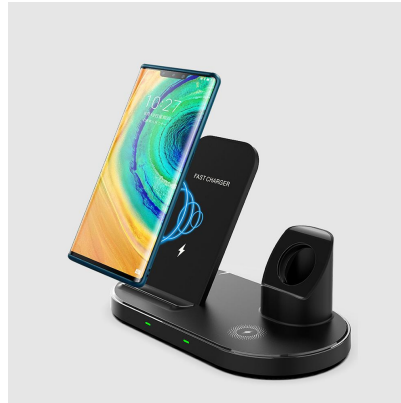

SP-WCH08 Desktop Wireless Charger

Features:

Multi-functional innovative design , three wireless chargers, one can do it, and keep the desktop tidy. It can be adapted to the original Apple watch charging cable, and the bottom opening has a winding groove, which can perfectly store the cable and bid farewell to the mess. Charging can be done while working in office. with a minimalism-style integrated design, it can charge mobile phones, watches, and earphones simultaneously. The mobile phone can be charged as fast as it is done while wearing a shell, and can be charged freely in a vertical position. It can be charged horizontally and vertically. Intelligently-matched fast charging and independent coils do not affect each other.

Model: WCH08

Product size: 188*95*114mm

Package size: 208*125*130mm

Material: ABS

Input power: 5V/2A 9V/2A

Output 1: 15W (MAX)

Output 2: 3W (Airpods)

Output 3: 2W(Watch)

Charging efficiency: $\geq 70\%$

Net weight: 230g

Gross weight: 370g

Specification:

item	value
Type	Wireless Charger, 3 in 1 Wireless Charging Station, Fast Charger
Usage	Mobile Phone
Material	ABS
Function	Qi
Brand Name	SURPASS
Model Number	WCH08
Port	TYPE-C
Input voltage and current	9V/2A, 5V/2A
output voltage and current	9V/2A, 5V/1A
Output Power	3W, 15W, 2W
Place of Origin	China
	Guangdong
Input power	5V/2A 9V/2A
Output 1	15W (MAX)
Output 2	3W(Air pods)