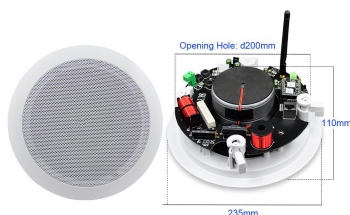

SP-WF660 Ceiling speaker

Features:

- Model: WF660
- Rated power: 2*30W
- Amplifier Type: Digital Class D
- Frequency response: 80Hz-20KHz(± 3 dB)
- THD: <0.05% at 1kHz, 1/3 rated output power
- S/N: >70dB
- Speaker Unit: 6inch bass*1 coaxial 1.5inch treble
- Power Consumption: 81W - Installation: Ceiling mount
- Materials: ABS
- Power Supply: AC110V~AC220V $\pm 10\%$ 50-60Hz
- Dimension: d230*155mm
- Opening Hole: d200mm
- Weight: 4.5kg(2 pcs)

Specification:

item	value
Certification	ce
Power Source	AC
Support APP	Yes
Wi-Fi Music	Spotify
Number of Loudspeaker Enclosure	2
Audio Crossover	TWO-WAY
Woofers Size/Full-Range Size	1", 6.5"
Set Type	Speaker
Feature	AirPlay
Material	plastic
Communication	AUX, bluetooth, wifi, RJ45
PMPO	120 W
Speaker Type	In-ceiling Speaker
Output Power	60W
Cabinet Material	plastic
Frequency Range	80Hz-20KHz
Tweeter Size	1"
Brand Name	SURPASS
Model Number	WF660
Type	Active

Use	HOME THEATRE
Channels	2 (2.0)
Special Feature	Wireless
Place of Origin	China
Product Name	Wall Mount WIFI Coaxial Ceiling Speaker
Brand	SURPASS
Function	Music Player
Certification	CE ROHS
Output Power	2*30W
Use	Hi-Fi
Material	ABS
Color	White
Keyword	Wireless Mini Speaker
Application	KTV