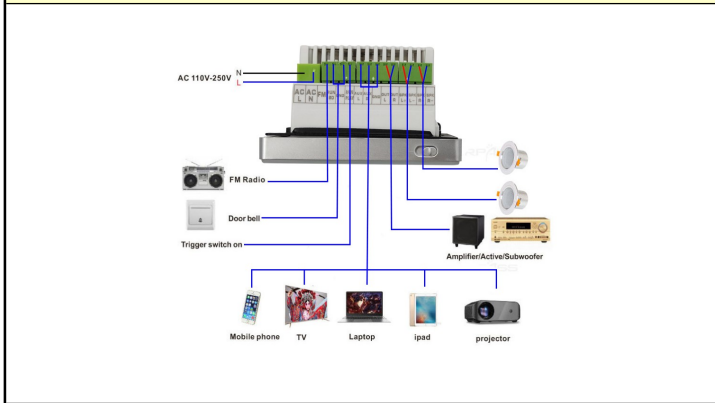

Smart home audio and video system

Product Specifications

System	Operation System	Other (Bluetooth)
	Intelligent	None
Screen	Main screen size	2.58inch
	Resolution	None
	Material	None
	Touch	Button touch
Storage	Body memory	None
	TF card memory	32GB
Network	Wired network port	Not support
	WIFI	Not support
Amplifier	Output Power	2*15W
	Output impedance	4-8ohm
	THD	0.03% (1W.1KHZ)
	Frequency response	20Hz-20KHz
	S/N	98db
	Partition	Not support
Bluetooth	Version	4.0
485function		None
Audio format	MP3、WAV、WMA、FLAC、APE、DTS、AAC、AC3、OGG and other audio formats	
Photo	Not support	
Trigger alarm	Support	
Audio input	AUX, one set	
Audio output	OUT, one set	
IR control	Support	

Product Size

Length	86MM	Width	86MM	Height	10MM
Weight	0.38KG	Installation size	86*86*57MM	Color	black/white/gold

Function Description

1. 2.5D craft glass with plastic sandblasting frame
2. Turn on the phone and play the specified music.
3. Support power-on to automatically play songs
4. Power-off memory function: remember the state played before the last shutdown
5. Support trigger doorbell function
6. Support linkage trigger to play music
7. Support linkage trigger shutdown

Installation wiring diagram

Packaging: remote control + manual + warranty card + junction box + hanger + screws

Standard accessories		
Color box	1 white remote control	1 wire box + 1 mounting bracket + 1 pack of screws
		