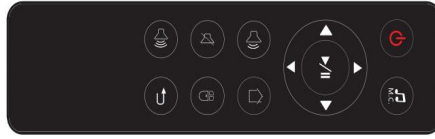

SP-PW420T Technical Parameters

Packing: remote control + manual + warranty card + bottom box + hanger + screws

Single package:	Absorbing iron box + EVA inner support	Size:	167*120*78MM	Weight:	0.5KG
FCL packing:	sets/CTN 10	Size:	335*245*160MM	Weight:	9KG