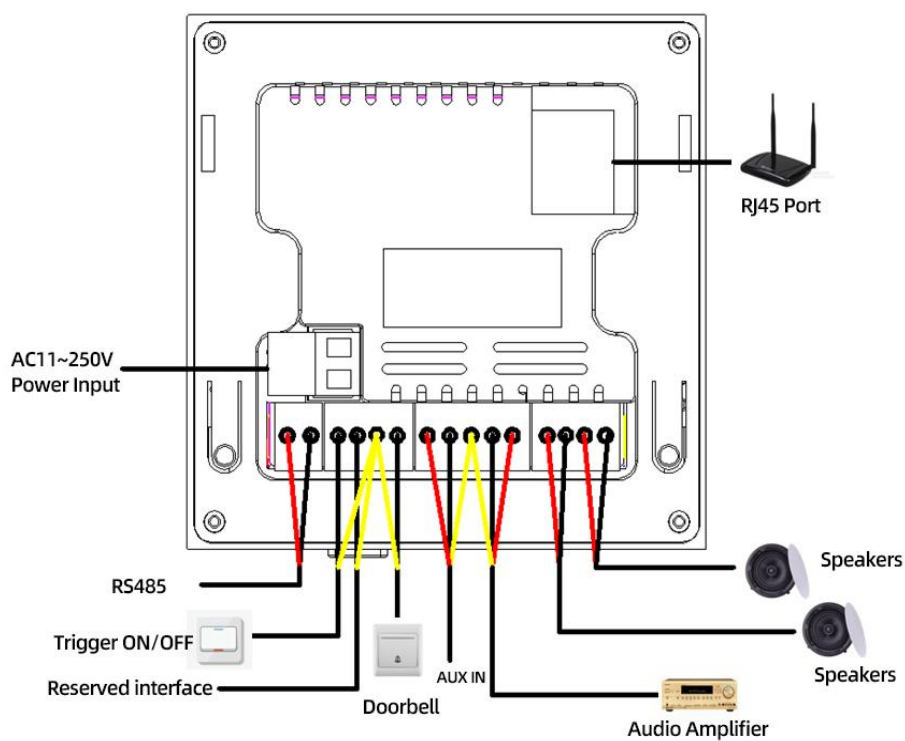

SP-PW420T Technical Parameters

Audio Output	One set				
IR control	Support				
ZIGBEE serial port	Reserved serial port				
GPIO	Support (serial port docking with other smart products)				
485	Support				
APP	Support mobile APP control, on-demand content, music playback				
Timer switch	Timer switch, timed play music				
Online upgrade	Product remote upgrade, update UI, update APP, update boot animation				
Secondary development	Provide SDK interface protocol, provide voice docking protocol				
ZIGBEE serial port	Support				
Length	86MM	Width	86MM	Ligh	11MM
Weight	1.05KG	Wire box size	80*80*57MM		

Function Description

- 1.Mobile phone APP control, voice intercom, broadcast, APP push content
- 2.Support voice wake-up, play music, stories, children's songs, tell jokes, check weather, check flights, smart home control
- 3.Bluetooth playback, the host can control the Bluetooth playback device to switch music
4. Support trigger doorbell function
- 5.Support linkage trigger to play music
- 6.Support linkage trigger shutdown
7. Support timing output level signal linkage with other equipment
- 8.Support external devices to control the machine through 485
- 9.Timing switch machine, custom timing boot song

Installation wiring diagram