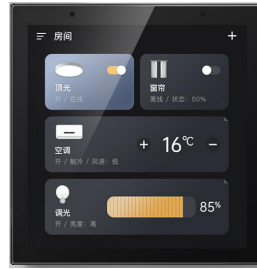

## AI-smart home control panel (with Tuya function) Android Home Video Music System

### Appearance Colors

### Product Specifications

<b>System</b>	Operation System	Android 8.1 System
	CPU Model	Cortex1.5G
	CPU Frequency	1.5G
	CPU Core	Quad-core
<b>Voice</b>	Voice	SPEECH, 2MIC voice control
<b>IOT</b>	Tuya smart central control (support Tuya and smart life, OEM Tuya APP binding control), voice, interface, scene linkage	
<b>Content</b>	Genuine music (Migu), Himalayan content, stories, cross talk, sketches, audiobooks, radio, human history, opera, education and training	
<b>Screen</b>	Main screen size	4 inch
	Resolution	480*480
	Material	IPS(full view)
	Touch Screen	Multi-touch capacitive screen
<b>Storage</b>	RAM memory	1G
	ROM memory	8GB
	USB	OTG USB
	TFcard	Can be extended to 32G
<b>Network</b>	WIFI	Support
	Ethernet	Support
<b>Amplifier</b>	Output Power	2*15-20W
	Output impedance	4-80hm
	THD	0.03% (1W.1KHZ)
	Frequency response	20Hz-20KHz
	S/N	98db
<b>Bluetooth</b>	Version	4.0
<b>Voice order</b>	Support	
<b>Audio format</b>	MP3, WAV,WMA,FLAC,APE,,ACC,AC3, OGG and other audio formats	
<b>Video format</b>	MPEG-1/2/3/4, RM/RMVB,WMV,MOV,MK,VOB,AVI,3GP,H,264 and other video formats	
<b>Power Input</b>	AC110-250V	
<b>Audio Input</b>	AUX, one set	

## Function Description

- 1.Mobile phone APP control, voice intercom, broadcast, APP push content
- 2.Support voice wake-up, play music, stories, children's songs, tell jokes, check weather, check flights, smart home control
- 3.Bluetooth playback, the host can control the Bluetooth playback device to switch music
4. Support trigger doorbell function
- 5.Support linkage trigger to play music
- 6.Support linkage trigger shutdown
7. Support timing output level signal linkage with other equipment
- 8.Support external devices to control the machine through 485
- 9.Timing switch machine, custom timing boot song