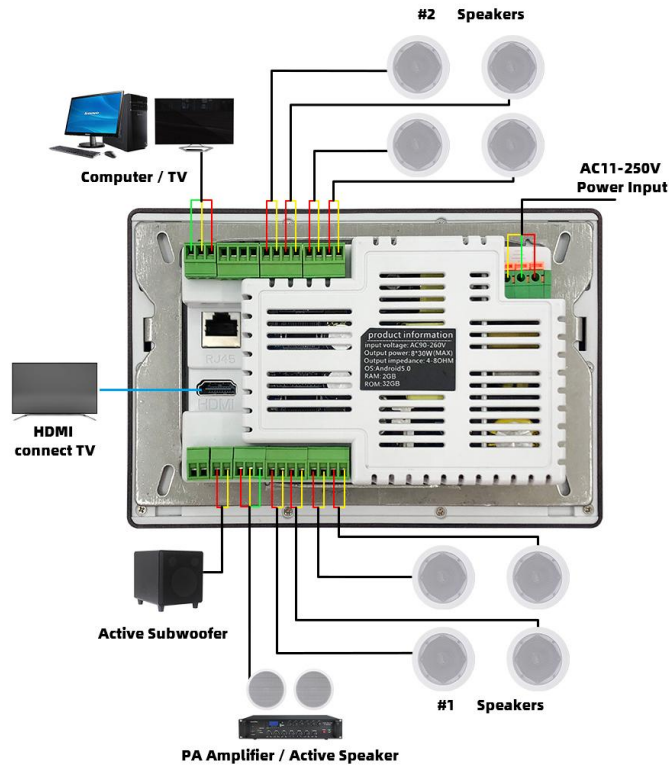

SP-PW7825U

Smart Home Android Background Music Panel

Appearance Colors

Specifications

System	Operation System	Android 11.0 System			
	CPU Model	Cortex.1.2G			
	CPU Frequency	1.2G			
	CPU Core	Quad-core			
Screen	Main screen size	7"			
	Resolution	1024x600			
	Material	IPS(full view)			
	Touch Screen	Multi-touch capacitive screen			
Storage	RAM/ROM	2G+32G			
	USB	OTG USB			
	TF卡	can read 32G			
Network	WIFI	2.4G&5G WIFI			
	Lan	Support			
Amplifier	Output Power	8x30W			
	Output impedance	8 ohm			
	THD	0.03% (1W.1KHZ)			
	Frequency response	20Hz-20KHz			
	SNR	98db			
Bluetooth	version	5.0			
Audio format	MP3, WAV,WMA,FLAC,APE,,ACC,AC3, OGG				
Video format	MPEG-1/2/3/4, RM/RMVB,WMV,MOV,MK,VOB,AVI,3GP,H,264				
Power Input	AC110-250V				
Audio Input	AUX, one set				
Audio Output	OUT, two set				
IR Remote Control	support				
RS485	Unsupport				
Online upgrades	Support for USB upgrades, boot screen, etc.				
Length	186.5MM	Wide	122MM	Height	48.8MM
Weight	1.05KG	Install box	181*114*70mm		

SP-PW7825U

Function

1. Web search and download, APP browsing, video player, etc.
2. Play music, watch video, app download
3. Bluetooth playback

Installation wiring diagram

Package: main unit + manual + base box + hanging bracket + screws + USB adaptor

Single package

Dimension

27*18*14cm

Weight

1.25kg

10pcs/CTN Dimension

Dimension

49*34*26cm