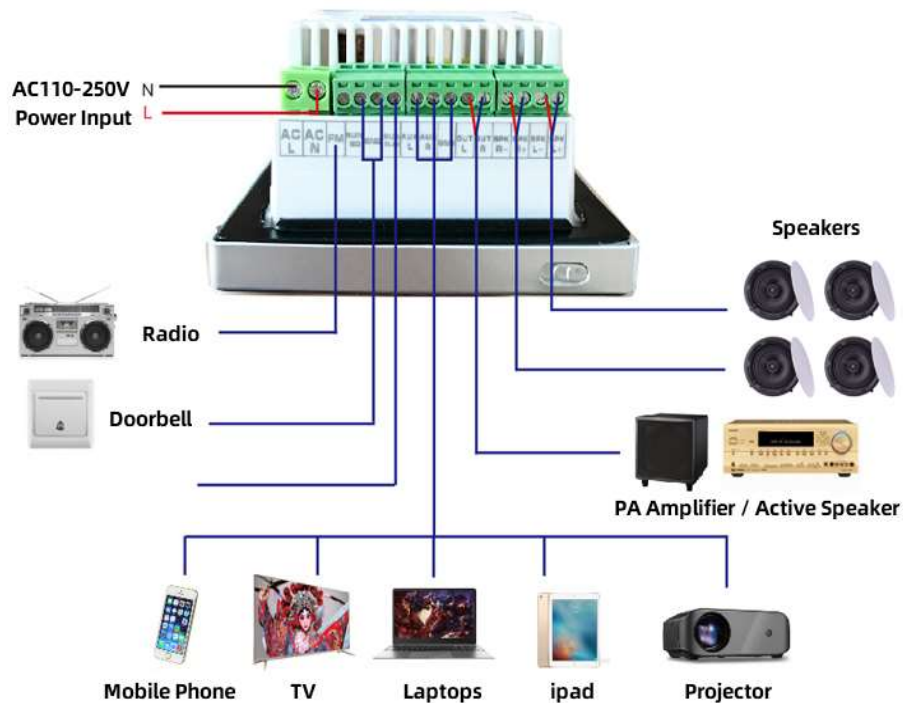

Smart home audio and video system

Product Specifications

Screen	Main screen size	2.8 inch
	Resolution	320x180
	Material	TFT display
	Touch	button touch
Storage	body memory	not support
	USB	Support external U disk
	TFcard	Support external TF card
network	ethernet	not support
	WIFI	not support
Amplifier	PW210F	Output power: 2*10W
	PW215F	Output power: 2*15W
	PW425F	Output power: 4*25W
	Output impedance	4-8ohm
	Total harmonic distortion	0.03% (1W.1KHZ)
	Frequency response	20Hz-20KHz
Bluetooth	Audio signal to noise ratio	98db
	Version	4.0
Audio format	MP3、WAV、WMA、FLAC、APE、DTS、AAC、AC3、OGG and other audio formats	
trigger alarm	Support	
Audio Input	AUX, one set	
Audio Output	OUT, one set	
Infrared remote control	Support	

product size

length	86MM	Width	86MM	Height	10MM
weight	0.38KG	Wire box cutout size	86*86*57MM	Colors	black/white/gold

Function Description

1.2.5D craft glass with plastic sandblasting frame

Smart home audio and video system

2. Turn on the phone and play the specified music.
3. Support power-on to automatically play songs
4. Power-off memory function: remember the state played before the last shutdown
5. Support trigger doorbell function
6. Support linkage trigger to play music
7. Support linkage trigger shutdown

Installation wiring diagram

Packaging: host + remote control + manual + bottom box + hanger + screws + USB adapter

Standard accessories

color box	1 white remote control	1 wire box + 1 mounting bracket + 1 pack of screws			
					
packing					
single package:	Pit box + pearl cotton	Size:	145*125*85MM	Weigh:	0.4KG
FCL packing:	loading rate: sets/CTN	Size:	295*430*255MM	Weigh:	8.2KG