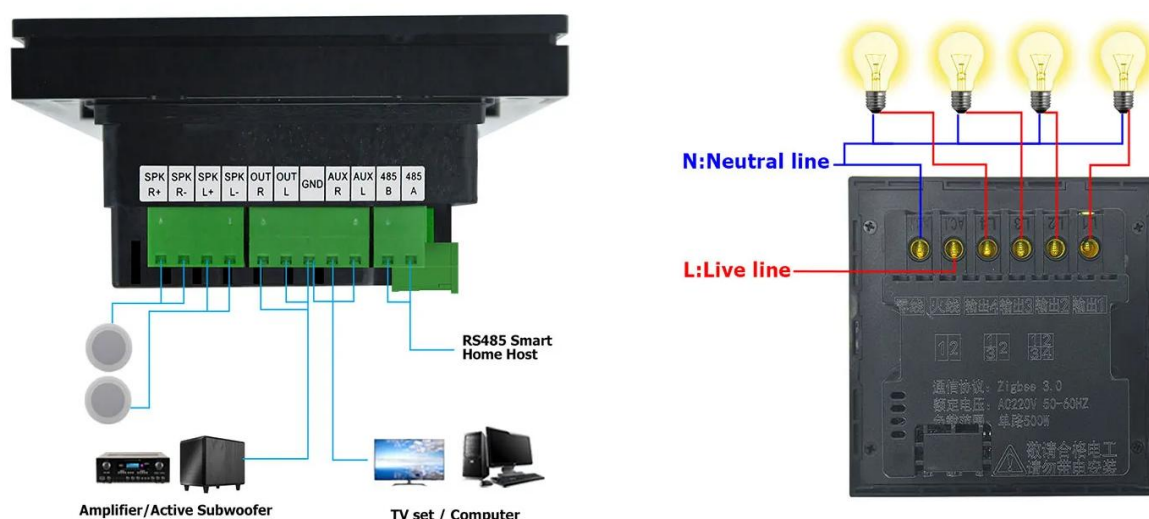

Product specification

Power input	AC110-250V
Audio Input	AUX input, one set
Audio Output	one set

4. Description of other functions

1. Bluetooth playback, this wall amplifier panel can control the Bluetooth playback device to switch music.
2. Timed playing music, timed turn on function, timed playback of specified music
3. Support RS485 to control smart home, and external equipment to control this wall amplifier panel through RS485.
4. Music Source: Web Streaming, Local music, TF Card
5. SDK open for interfacing with smart homes

5. Installation wiring diagram

Main engine wiring diagram

6. Packing

accessory

1 User Manual

Wire box+holder+Screw

Packing

Single package :	Color box	Size :	240*130*90mm	Weight :	1.0KG
Master package :	10 sets/CTN	Size :	550*290*230mm	Weight :	6.6KG