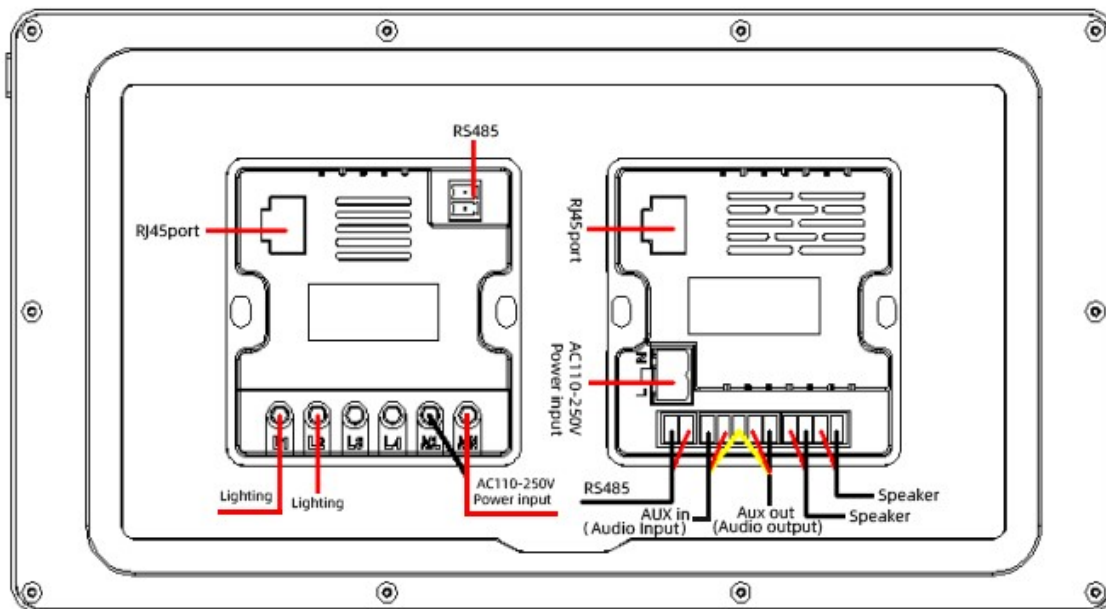

Product specification

1、 Basic infos

Model No.: SP-PW8225T

2、 Size and colour

Product Name:	Multifunctional Monitor Music Panel				
Length	250MM	Width	133MM	Height	10MM
Weight	0.4KG	Opening size of wire box	2 standard 86 bottom box	Color	Black
Appearance and color					

Product specification

Power input	AC110-250V
Audio Input	AUX input, one set
Audio Output	one set

4. Description of other functions

1. Bluetooth playback, this wall amplifier panel can control the Bluetooth playback device to switch music.
2. Timed playing music, timed turn on function, timed playback of specified music
3. Support RS485 to control smart home, and external equipment to control this wall amplifier panel through RS485.
4. Bidirectional 485, support 485 protocol control
5. Music Source: Local music, TF Card, USB disk, Bluetooth
6. SDK open for interfacing with smart homes
7. With adjustable knob for lighting, volume control

5. Installation wiring diagram

Main engine wiring diagram

6. Packing

accessory

1 User Maunal

Wire box+holder+Screw

Packing

Single package:	Color box	Szie:	350*210*80mm	Weight:	1.5KG
Master package:	12 sets/CTN	Size:	480*470*450mm	Weight:	18.2KG